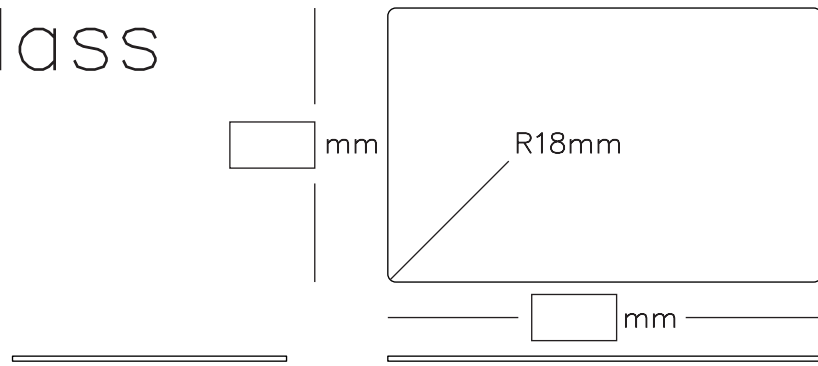

Glass

Rubber

Colour:

All rights reserved © Studio Leung 2009 www.studioleung.com

Frame desk Maker's manual

Double-sided print
Please ask the craftsman to sign the steel frame

By Michael Leung & Wan Xi 2009

Steel