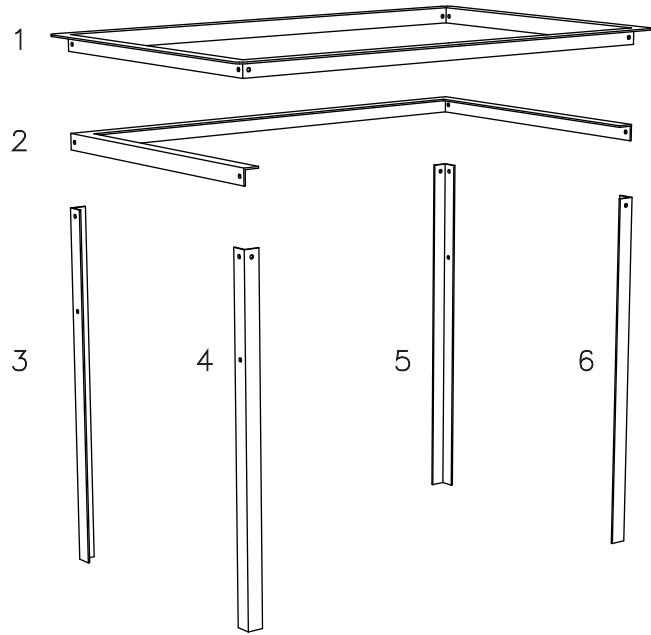

Glass

Rubber

Colour:

All rights reserved © Studio Leung 2009 www.studioleung.com

Frame desk Maker's manual

Double-sided print
Please ask the craftsman to sign the steel frame

By Michael Leung & Wan Xi 2009

Steel